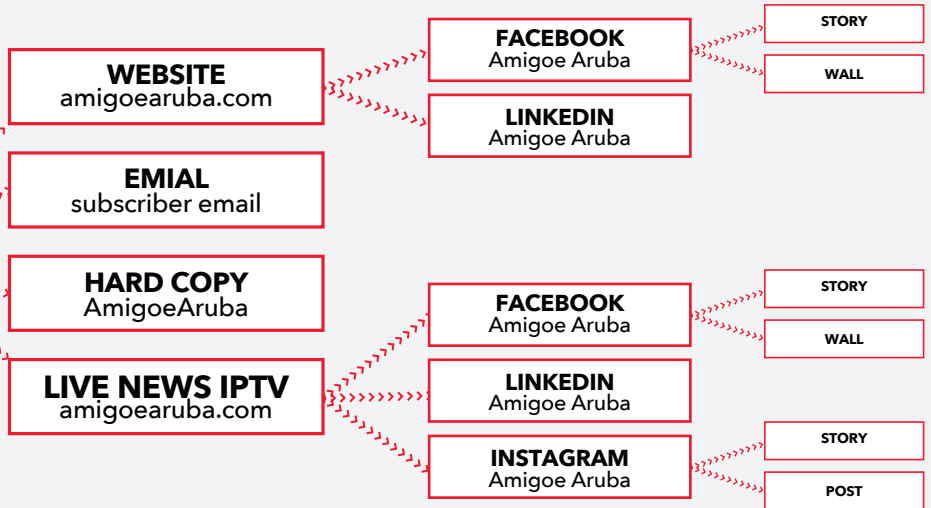

4. Video Commercial.

The starting fee to create a max 2 min. promo video is Awg.550 and will be distributed on Amigoe Aruba, Aruba Tourist Channel and on your own business network.

ADVERTISING DISTRIBUTION

ADVERTISING

ADVERTISING

AMIGOE ARUBA ONLINE

LANDING PAGE

1. LANDING PAGE
 Size: 300px X 300px
 Frequency: 1 week
 Fee: AWG.550,-
 Includes making of the banner with a link.

2. LANDING PAGE
 Size: 480px X 60px
 Frequency: 1 week
 Fee: AWG.650,-
 Includes making of the banner with a link.