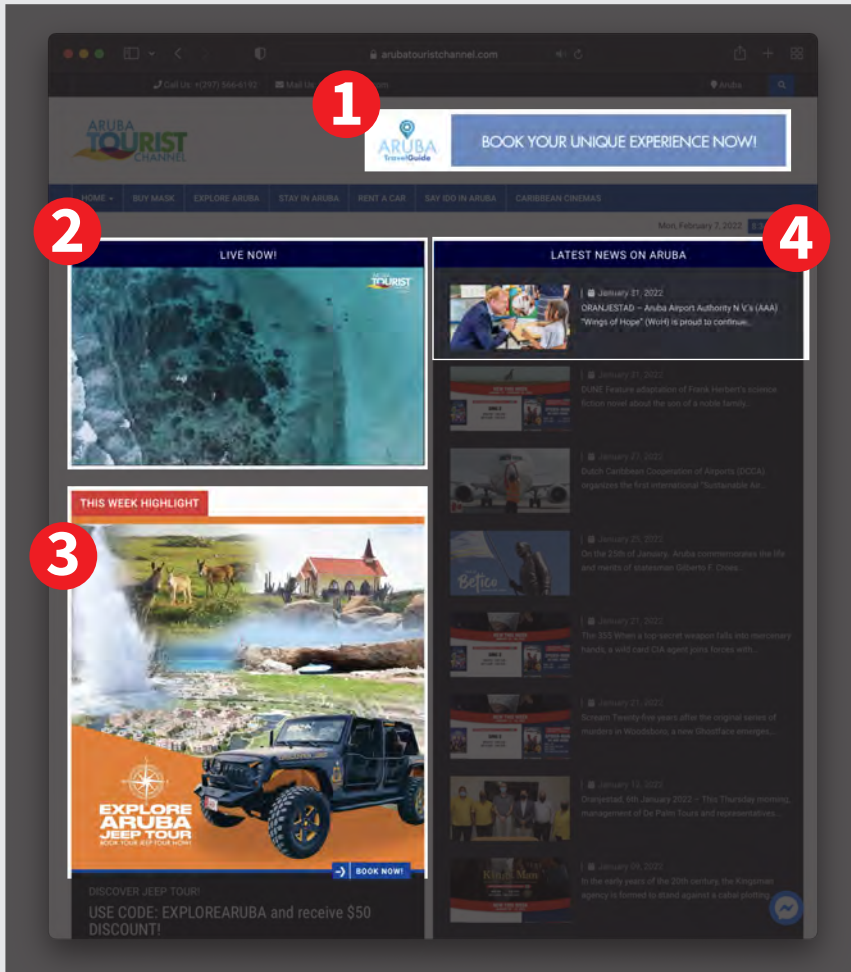

4. BLOG

ADVERTORIAL

Frequency: 4 weeks

Fee: AWG.950,-

The advertorial will go automatically on the website and on the social media.