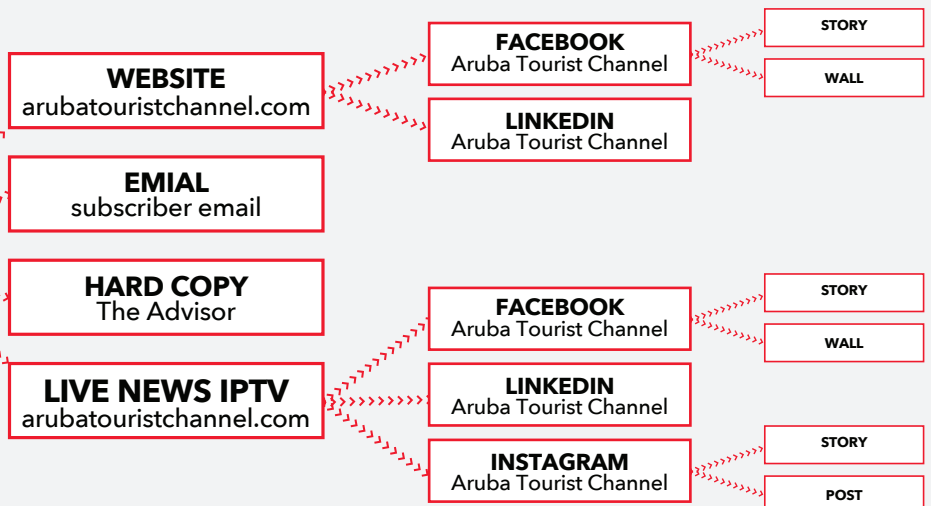

ADVERTISING