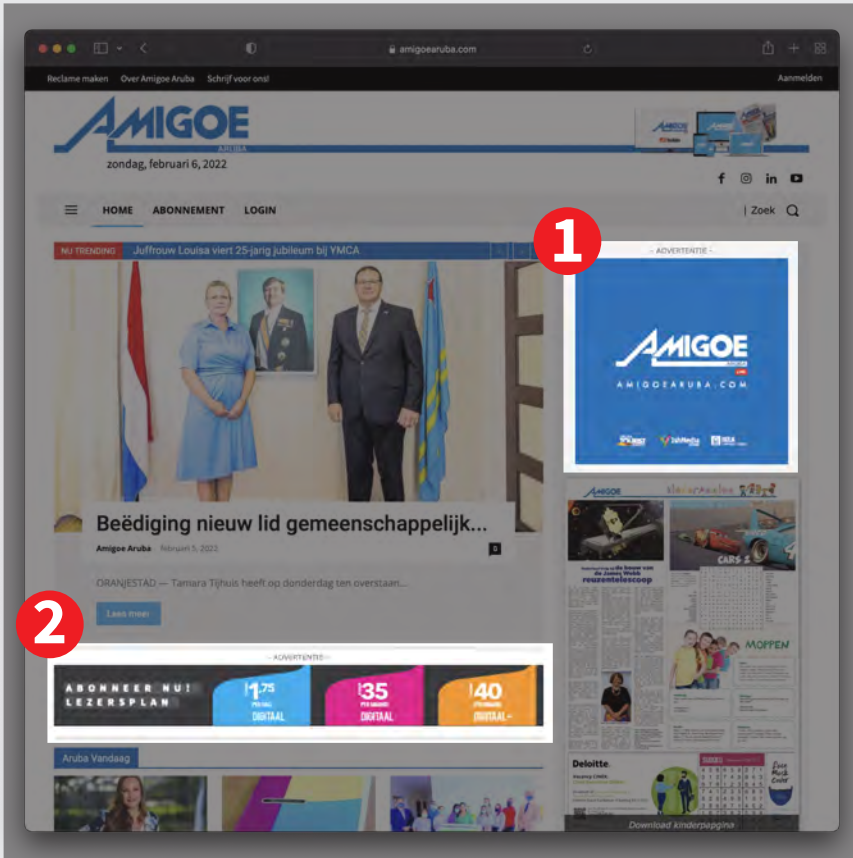

ADVERTISING

ADVERTISING

AMIGOE ARUBA ONLINE

LANDING PAGE

1. LANDING PAGE
 Size: 300px X 300px
 Frequency: 1 week
 Fee: AWG.550,-
 Includes making of the banner with a link.

2. LANDING PAGE
 Size: 480px X 60px
 Frequency: 1 week
 Fee: AWG.650,-
 Includes making of the banner with a link.

ARTICLE PAGE

1. ARTICLE PAGE
 Size: 300px X 300px
 Frequency: 1 week
 Fee: AWG.450,-
 Includes making of the banner with a link.

2. ARTICLE PAGE
 Size: 300px X 150px
 Frequency: 1 week
 Fee: AWG.550,-
 Includes making of the banner with a link.