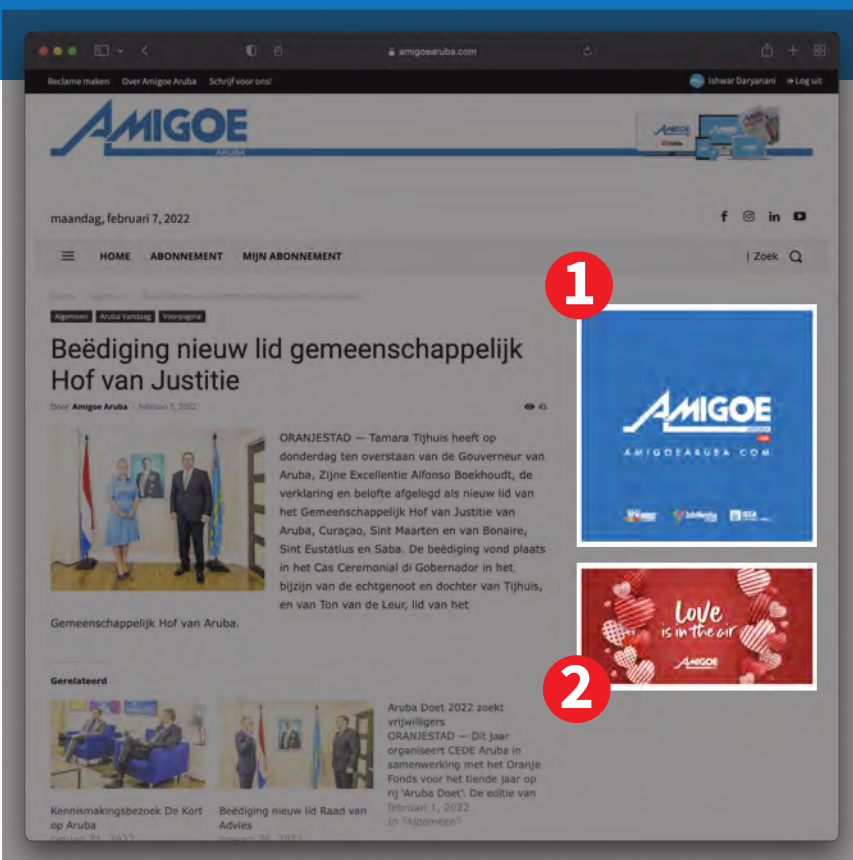

ARTICLE PAGE

1. ARTICLE PAGE
Size: 300px X 300px
Frequency: 1 week
Fee: AWG.450,-
Includes making of the banner with a link.

2. ARTICLE PAGE
Size: 300px X 150px
Frequency: 1 week
Fee: AWG.550,-
Includes making of the banner with a link.